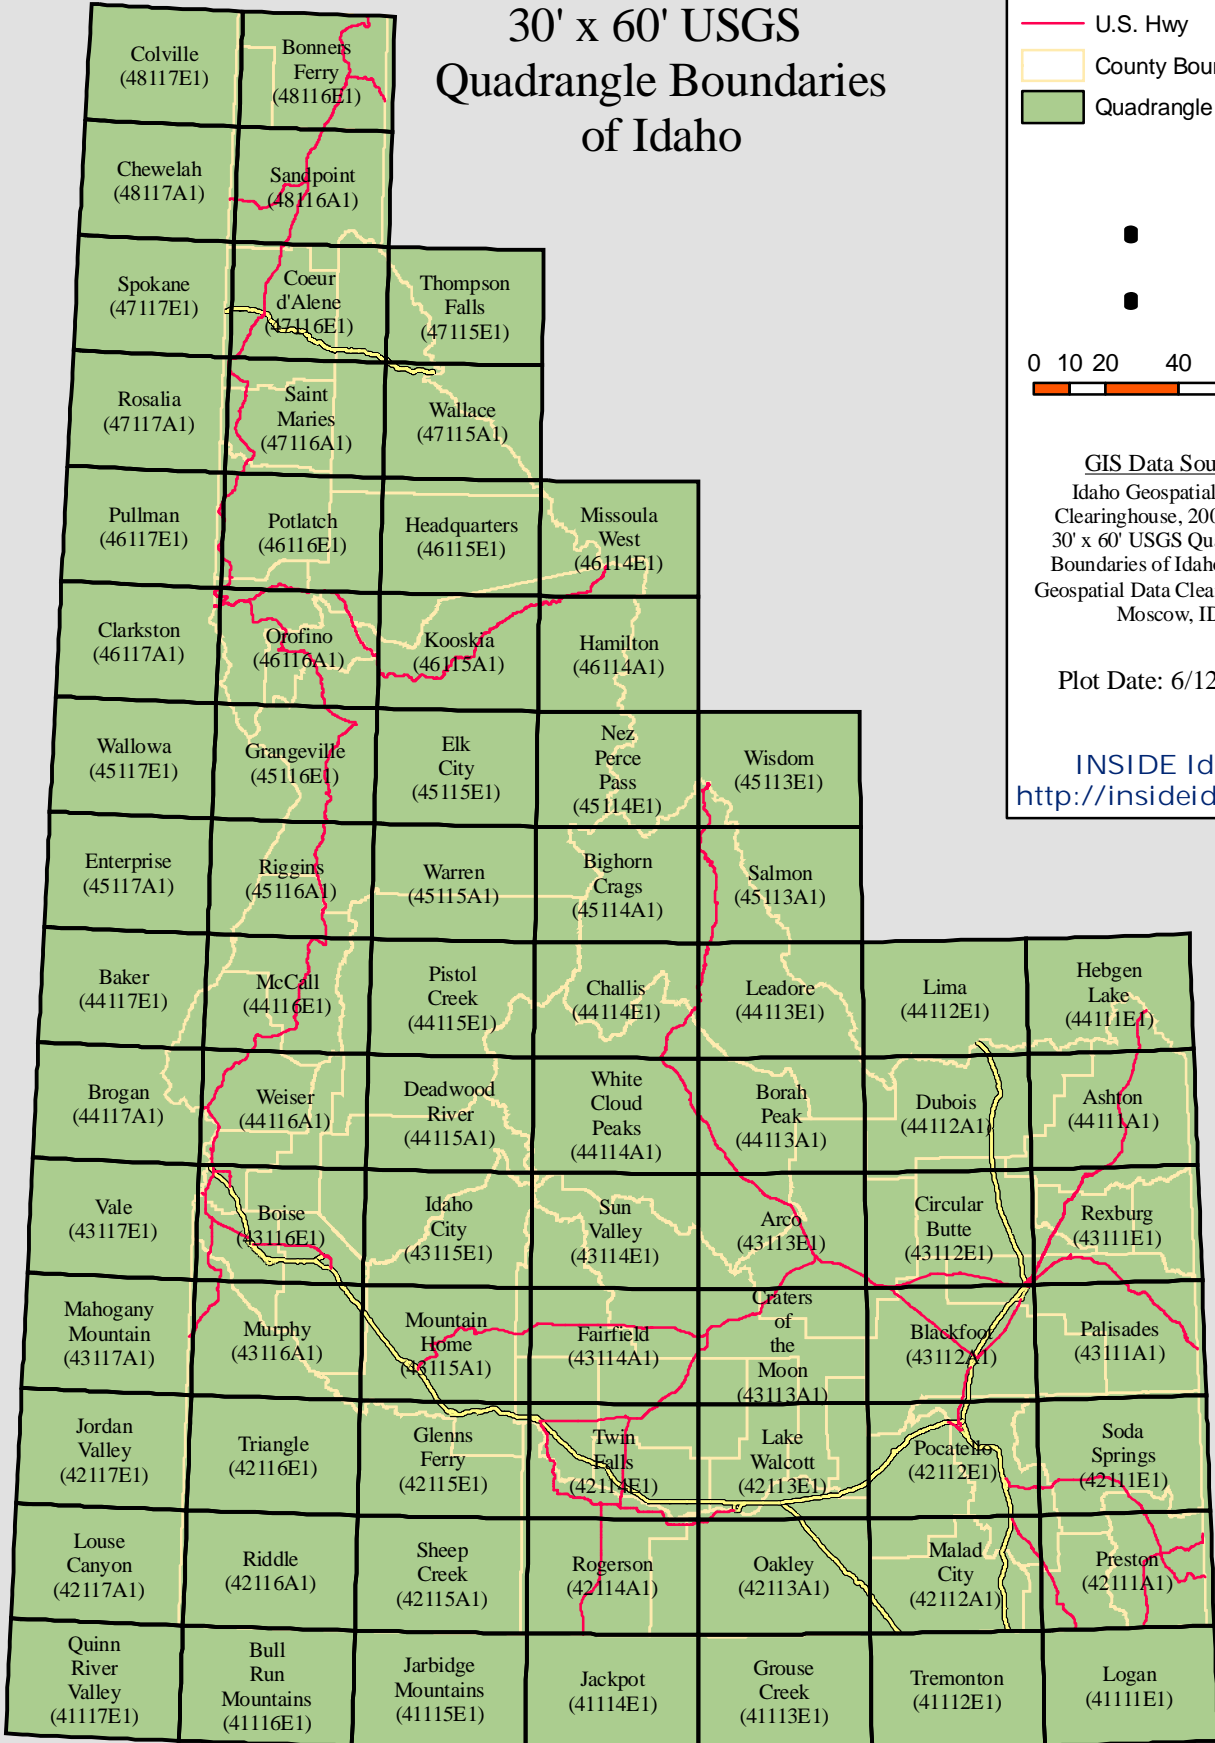

# 30' x 60' USGS Quadrangle Boundaries of Idaho

- Interstate
- U.S. Hwy
- County Boundary
- Quadrangle Boundary

GIS Data Source:  
 Idaho Geospatial Data  
 Clearinghouse, 20051209,  
 30' x 60' USGS Quadrangle  
 Boundaries of Idaho: Idaho  
 Geospatial Data Clearinghouse,  
 Moscow, ID

Plot Date: 6/12/2006

INSIDE Idaho  
<http://insideidaho.org>