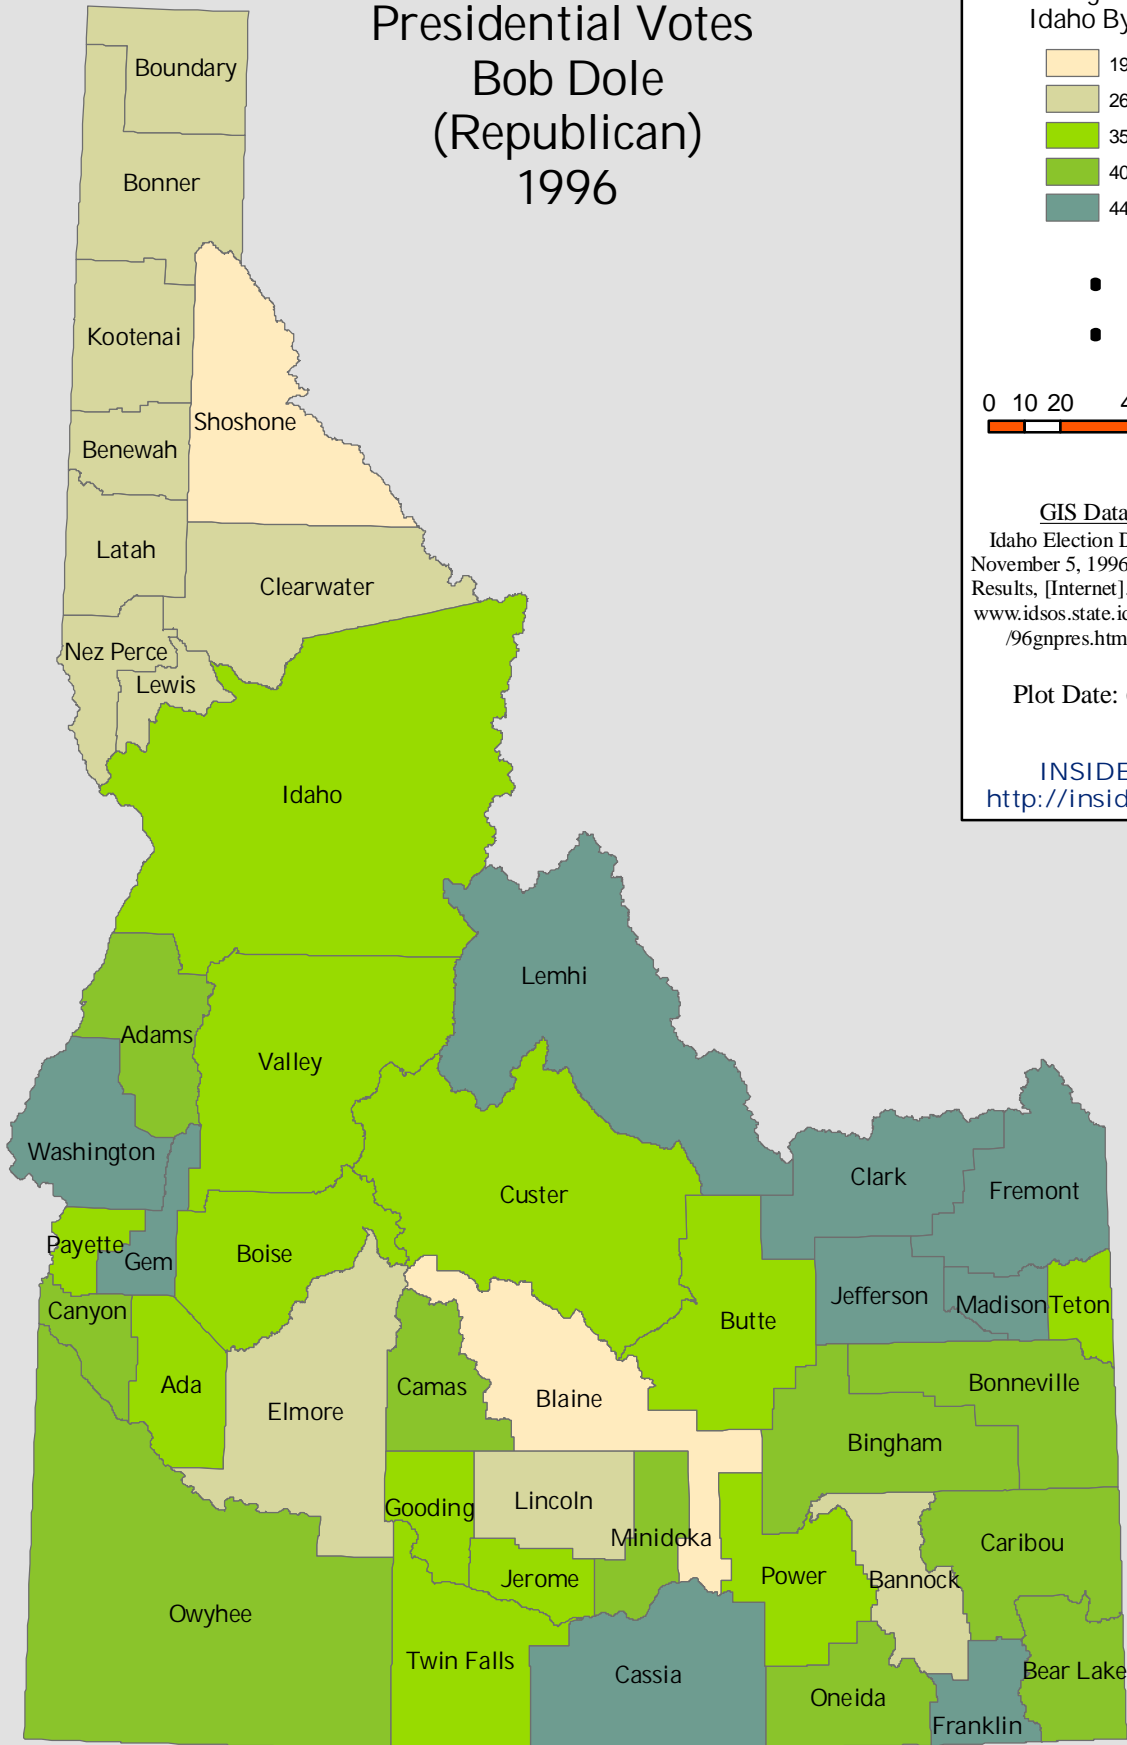

Presidential Votes Bob Dole (Republican) 1996

Percent of County
Total Registered Voters
Idaho By County

0 10 20 40 60
Miles

GIS Data Source:

Idaho Election Division (1996).
November 5, 1996 General Election
Results, [Internet]. Available: <http://www.idsos.state.id.us/elect/abstract/96gnpres.htm> [20060608].

Plot Date: 6/07/2006

INSIDE Idaho
<http://insideidaho.org>