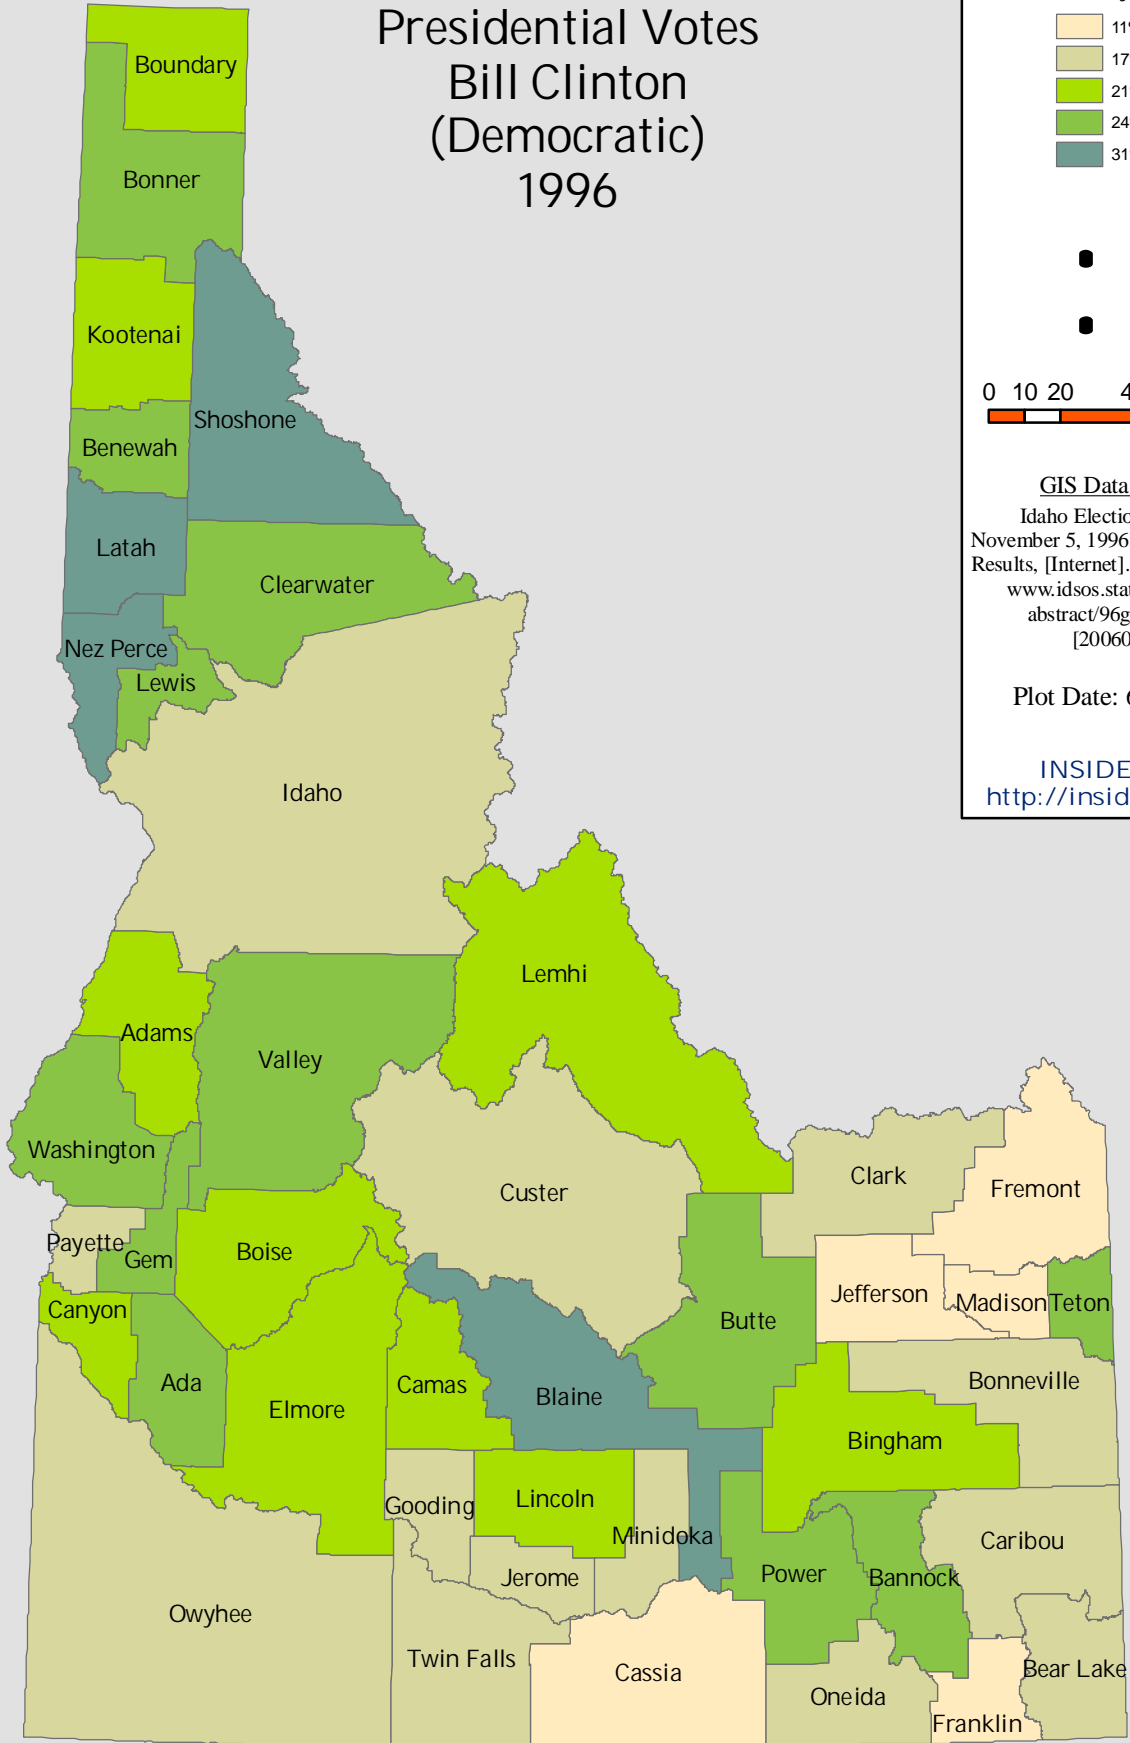

Presidential Votes Bill Clinton (Democratic) 1996

Percent of County
Total Registered Voters.
Idaho By County

GIS Data Source:
Idaho Election Division
November 5, 1996 General Election
Results, [Internet]. Available: <http://www.idsos.state.id.us/elect/abstract/96gnpres.htm>
[20060608].

Plot Date: 6/07/2006

INSIDE Idaho
<http://insideidaho.org>