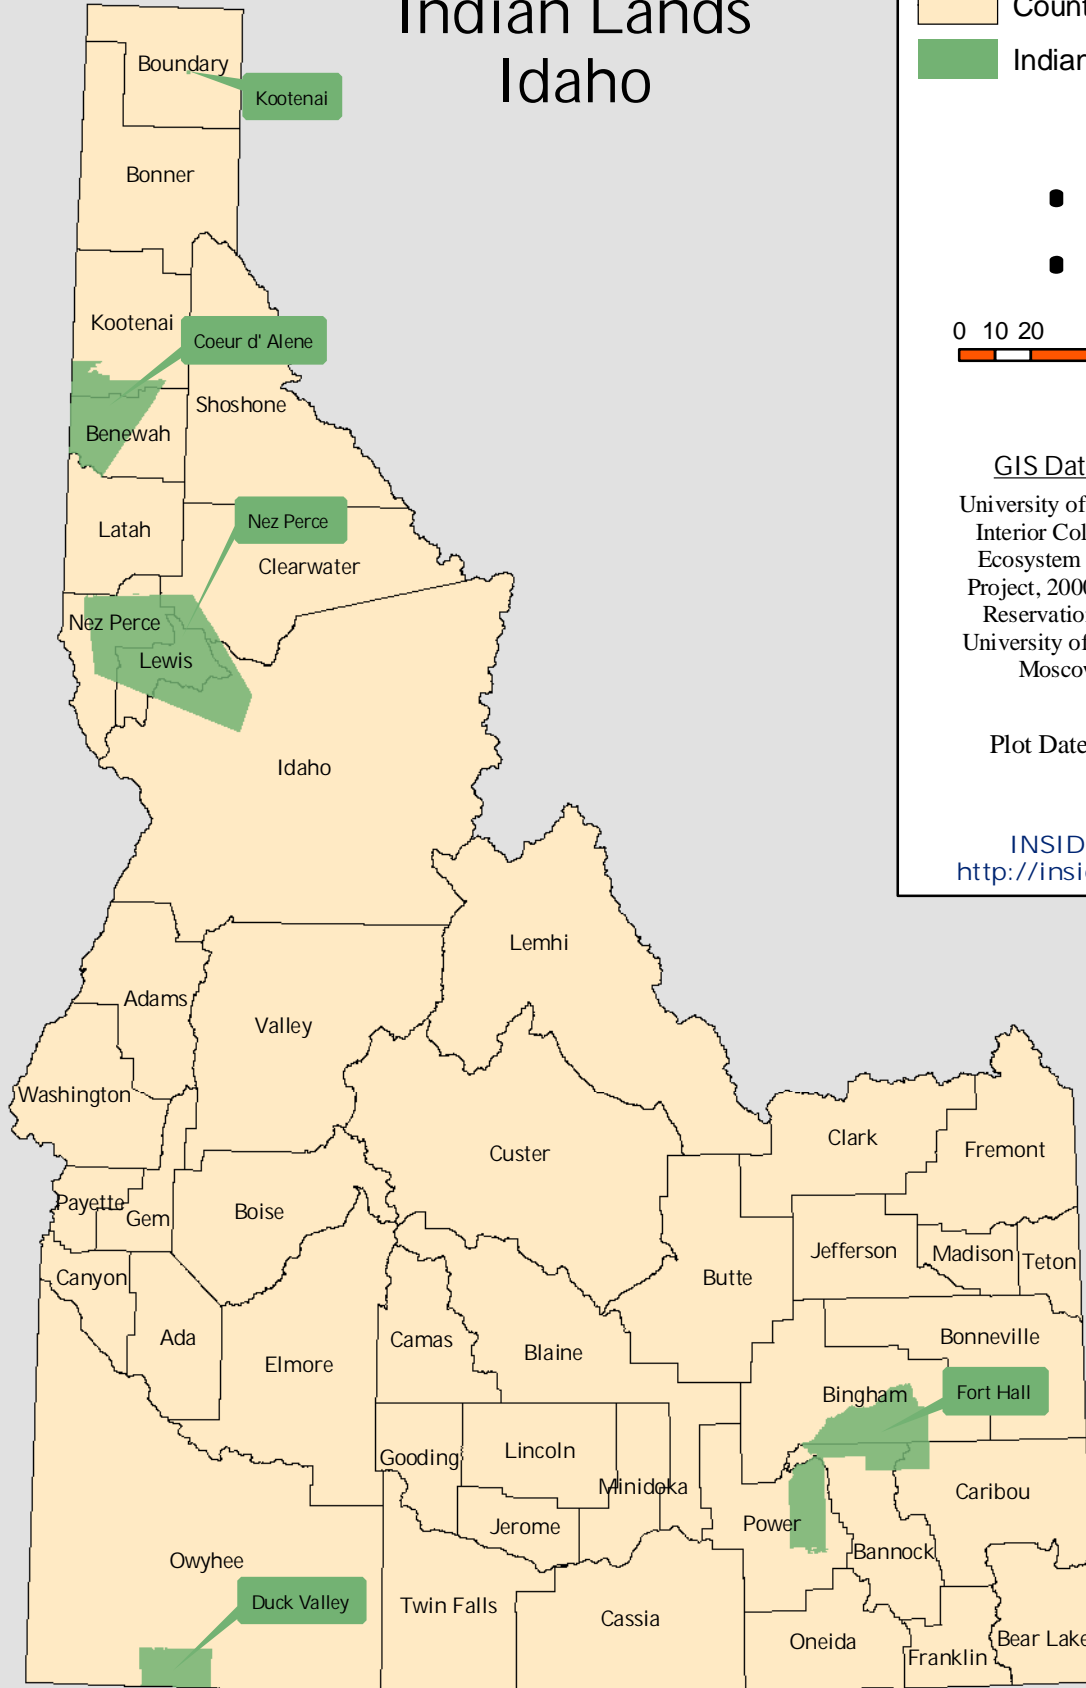

# Indian Lands Idaho

 County Boundaries  
 Indian Reservations

GIS Data Source:  
University of Idaho Library  
Interior Columbia Basin  
Ecosystem Management  
Project, 20000315, Indian  
Reservations for Idaho:  
University of Idaho Library  
Moscow, Idaho.

Plot Date: 6/5/2006

INSIDE Idaho  
<http://insideidaho.org>